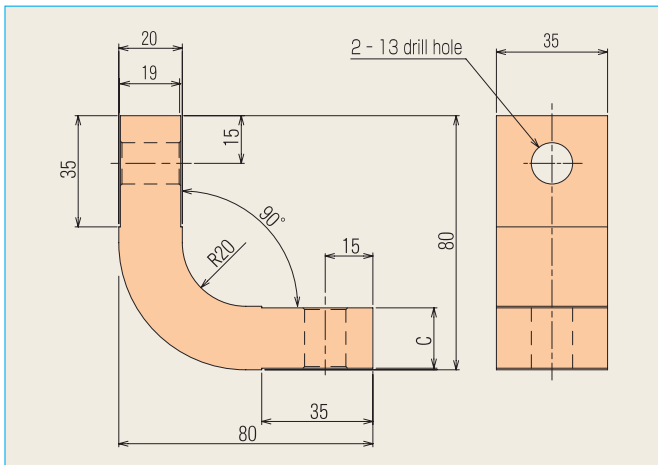

Cable adapter/Transformer adapter

► Cable adapter

This is adapter for air-cooling cable and water-cooling cable.

► Transformer adapter

This is connecting adapter between transformer terminal and cables etc.

Cable adapter

Order code

W-CA-A

Transformer adapter

Order code

W-JCU-S-100